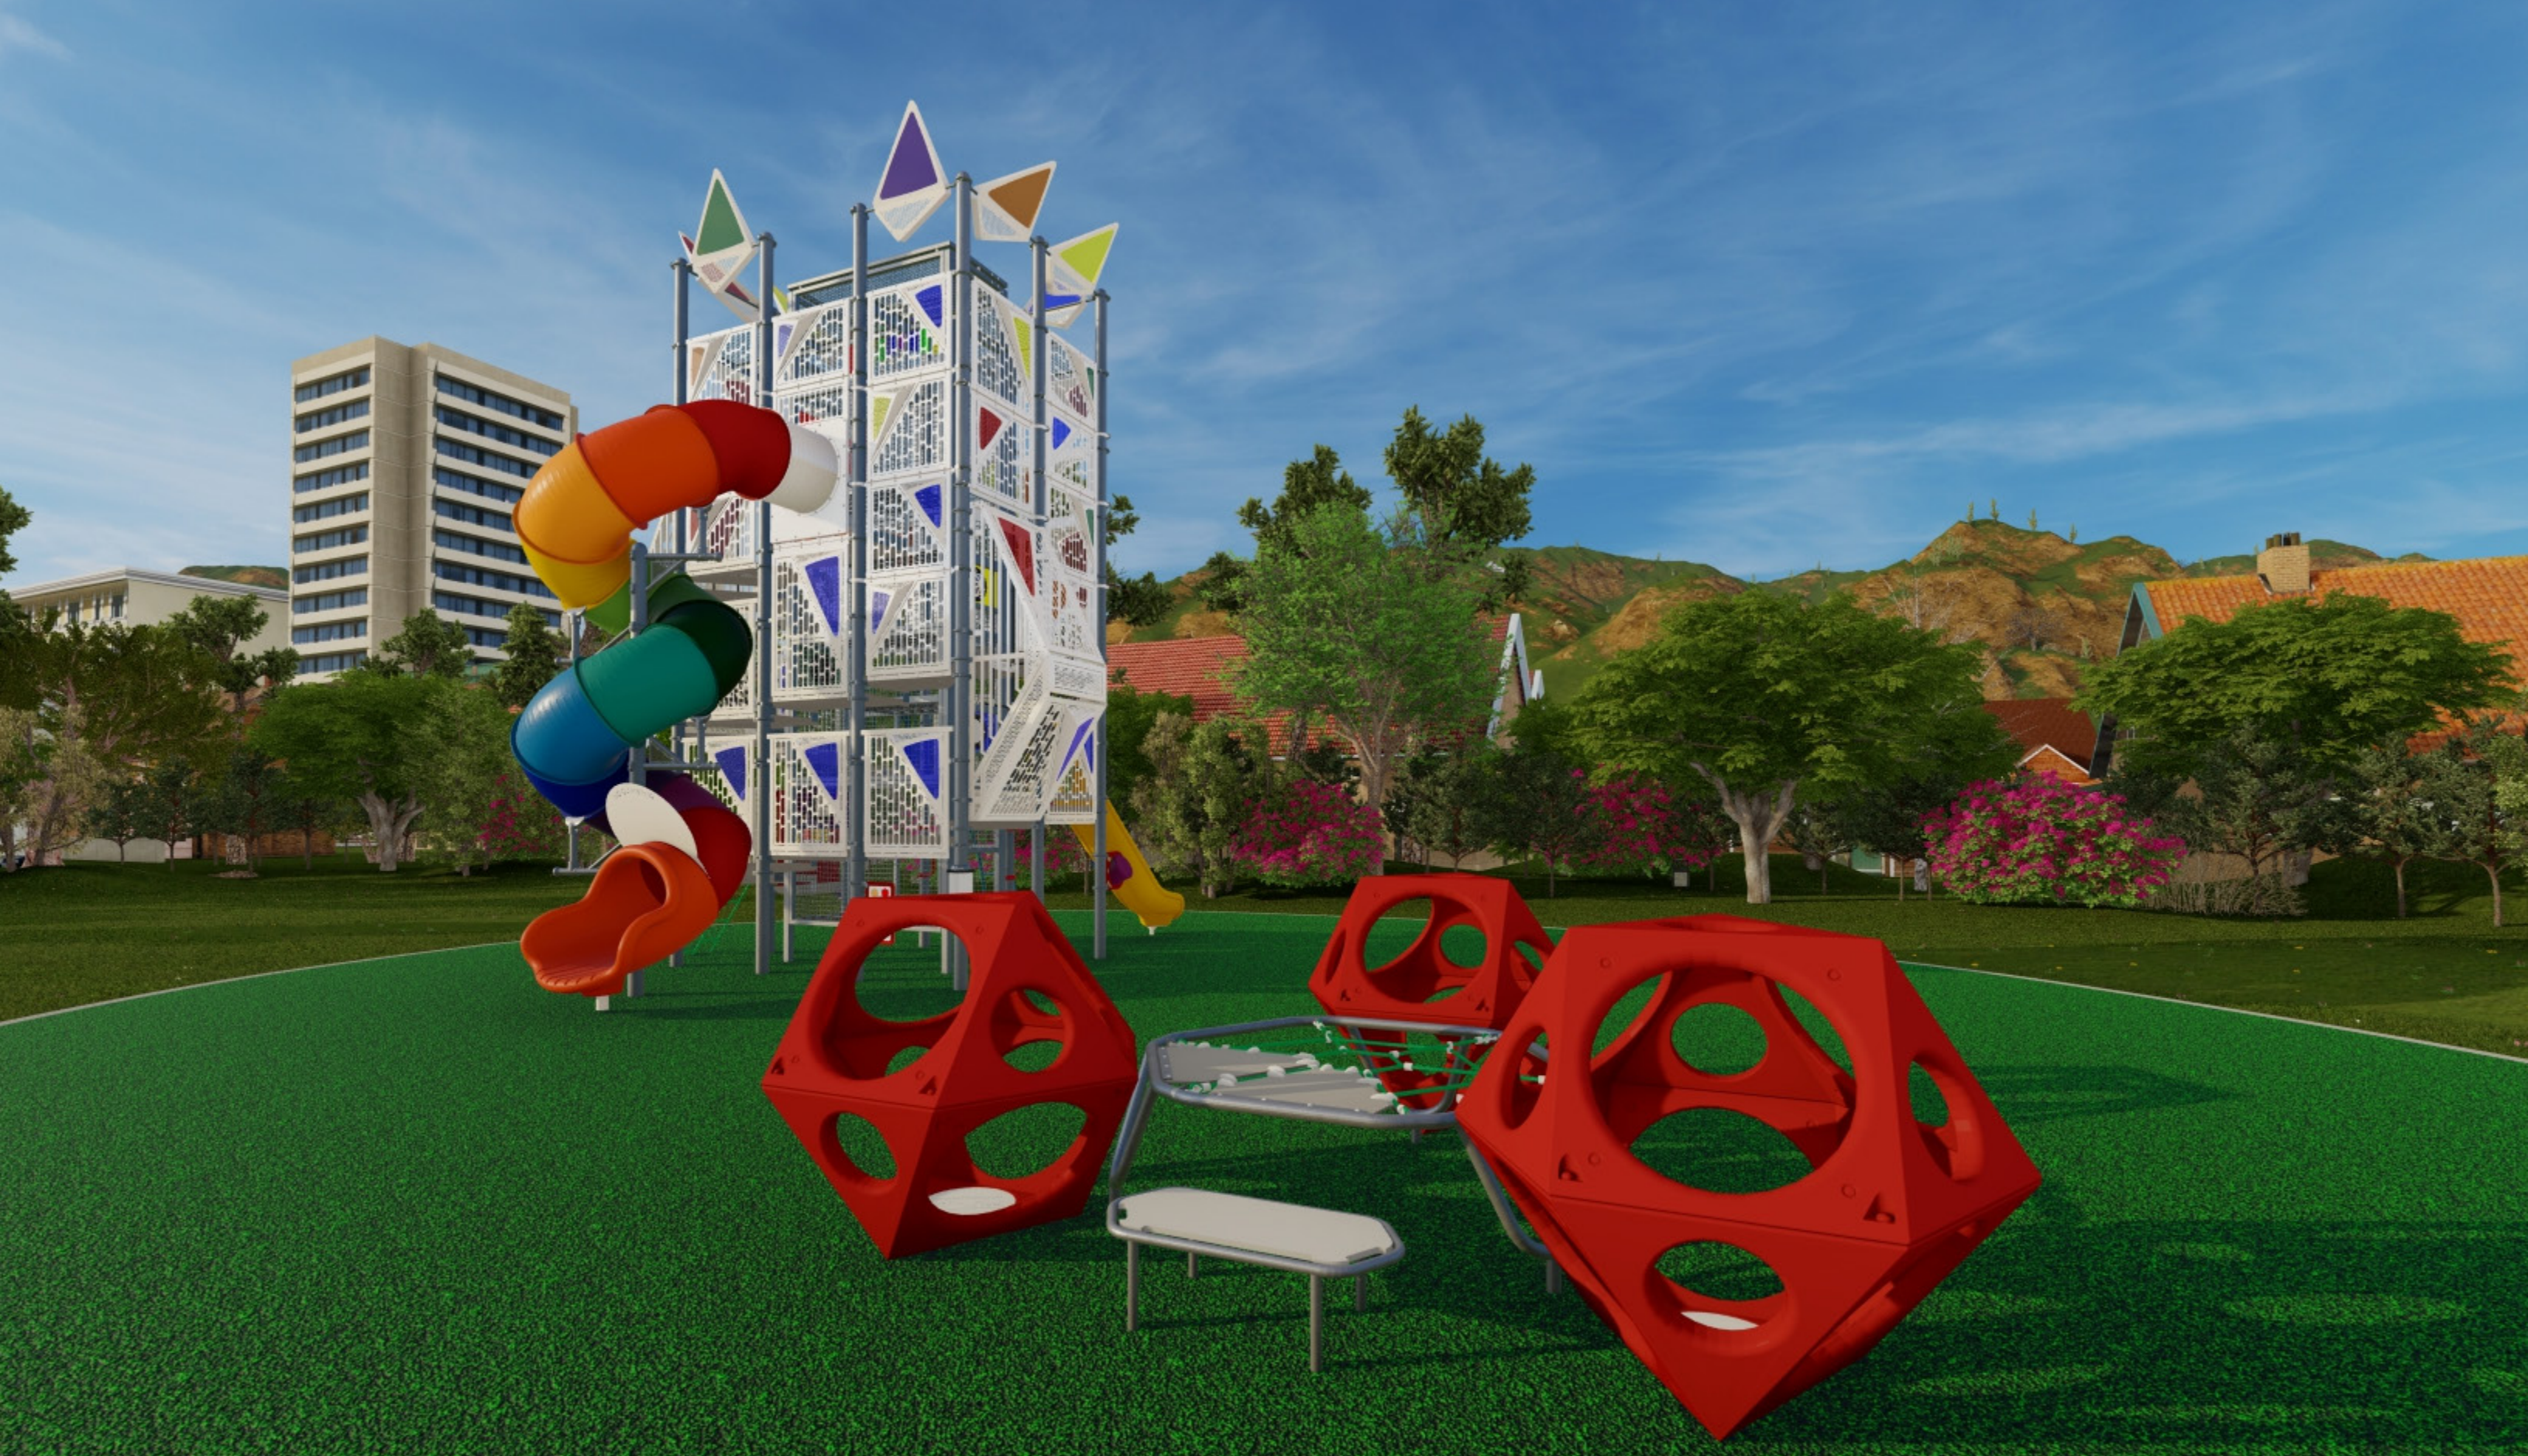

COLOR PALETTE:

MANUFACTURERS:

PROJECT:

LYNBROOK PLAYGROUND
BAY POINT, CA

DESIGNED BY:
ANTHONY KENASTON
APRIL 4, 2022
DRAWING #
C22046PM

DESIGNED FOR:

AGES
5-12

since 1979
dave bang
associates inc.
park+playground

COLOR PALETTE:

MANUFACTURERS:

PROJECT:

LYNBROOK PLAYGROUND
BAY POINT, CA

DESIGNED BY:

ANTHONY KENASTON
APRIL 4, 2022
DRAWING #
C22046PM

DESIGNED FOR:

AGES
5-12