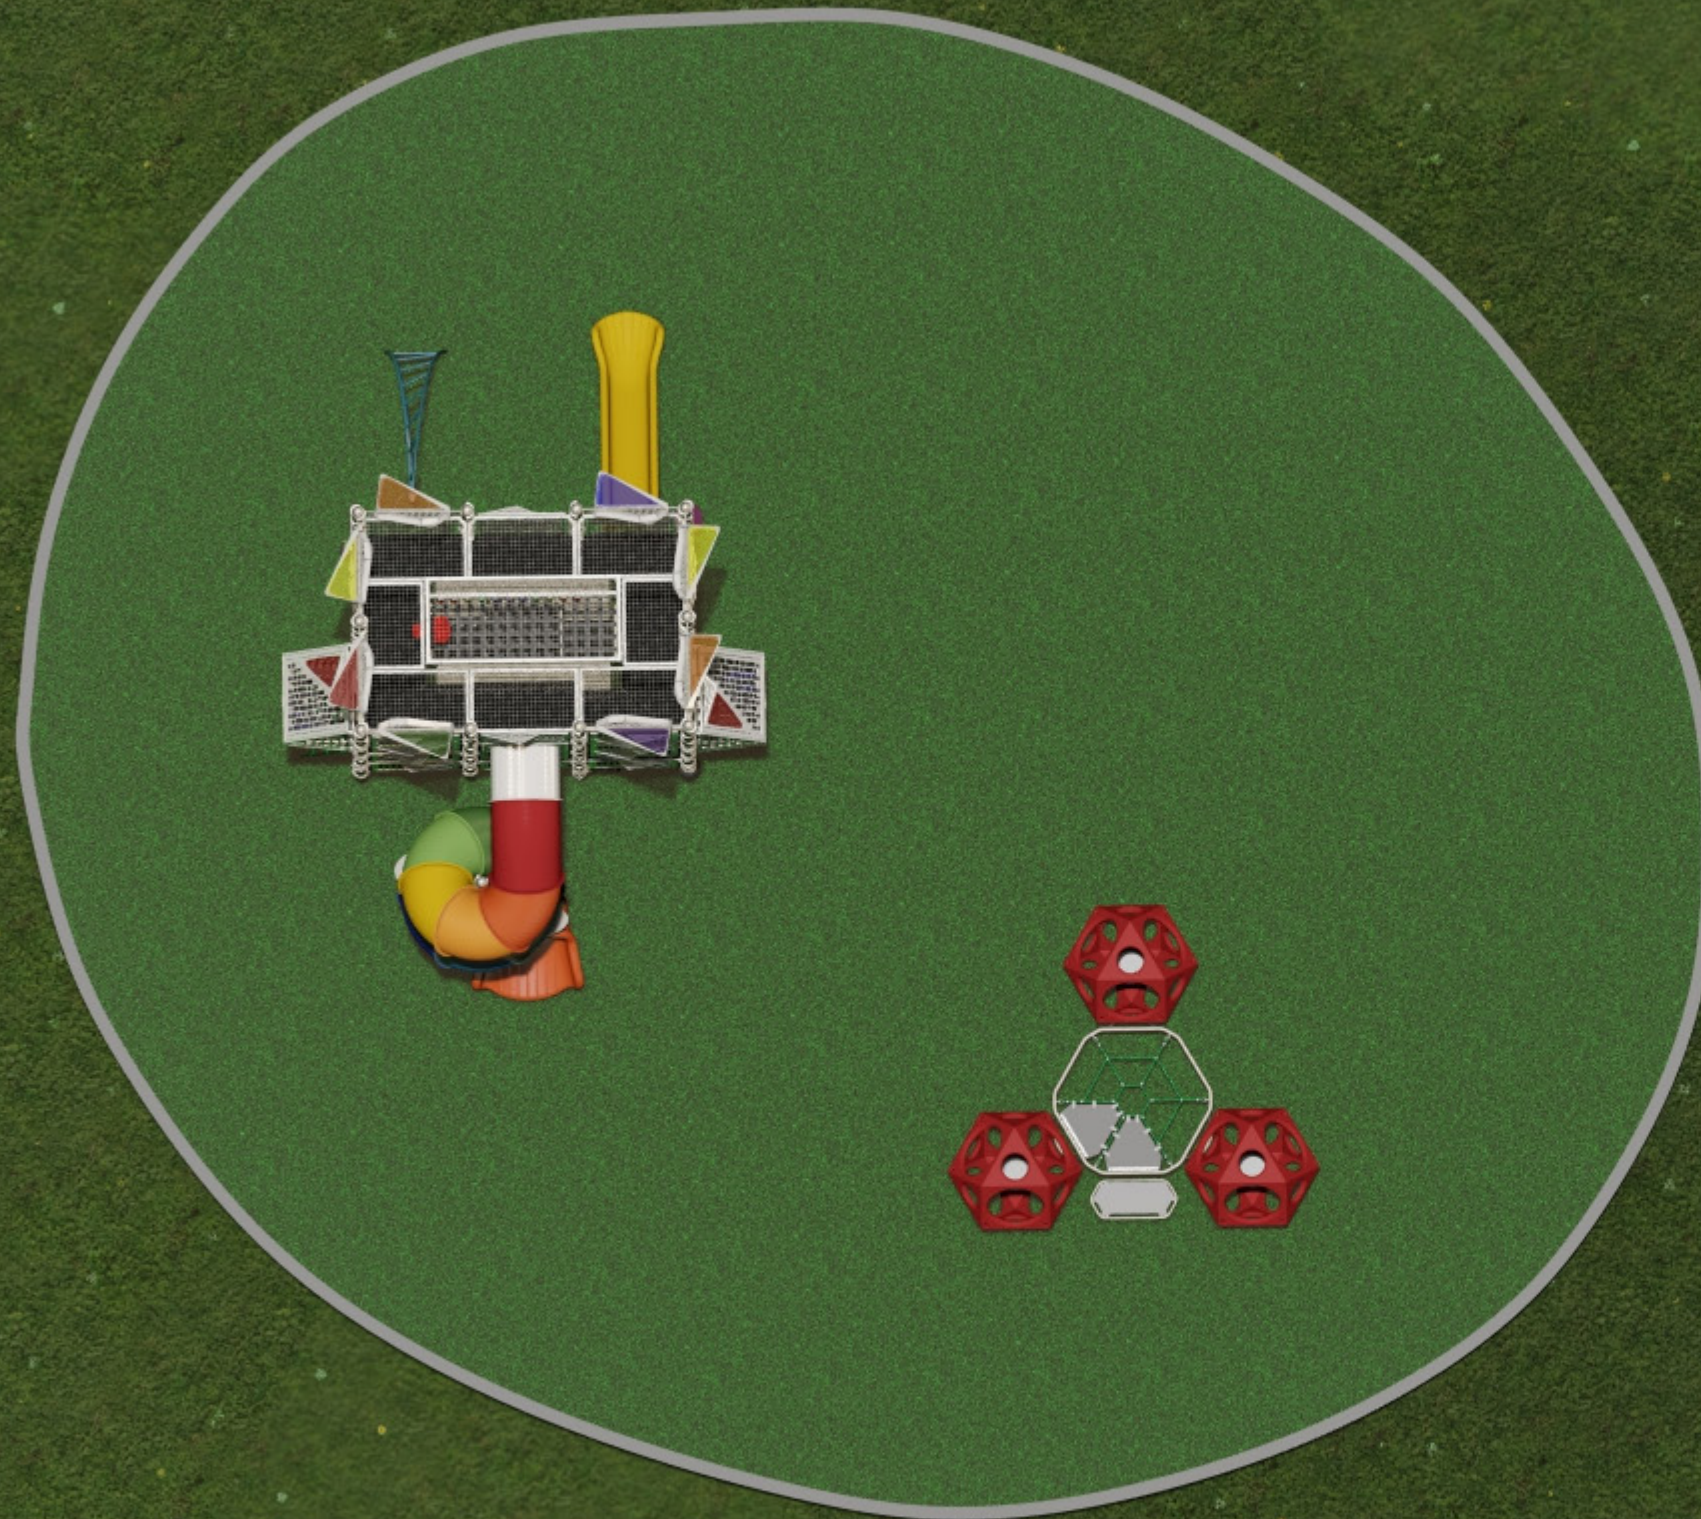

SELECTED COLORS

POST: SILVER

COMPONENT 1: WHITE

COMPONENT 2: WHITE

ROTOMOLDED PLASTIC 1: YELLOW

ROTOMOLDED PLASTIC 2: N/A

ROTOMOLDED PLASTIC 3: N/A

SHEET PLASTIC 1: RED

2-TONE PLASTIC: RED/SAND

ROPE: GREEN

ECO-ARMOR: GRAY

MODIFIED COLORS LISTED BELOW

DRUM: LAVENDER

TWISTED CLIMBER: AZURE

HAND HOLDS: RED

BELLS: LIME/LAVENDER

PLAYCUBES: RED

KODA 1: RED, KODA 2: BLUE, KODA 3: ORANGE, KODA 4:
GREEN, KODA 5: BLUE, KODA 6: YELLOW

TUBE SLIDE: RED/ORANGE/TROPICAL YELLOW/YELLOW, LIME,
GREEN, FOREST GREE, TEAL, CYAN, BLUE, PLUM, LAVENDER

COLOR PALETTE:

MANUFACTURERS:

PROJECT:

LYNBROOK PLAYGROUND
BAY POINT, CA

DESIGNED BY:

ANTHONY KENASTON
APRIL 4, 2022
DRAWING #
C22046PM

DESIGNED FOR:

AGES
5-12

since 1979
dave bang
associates inc.
park+playground