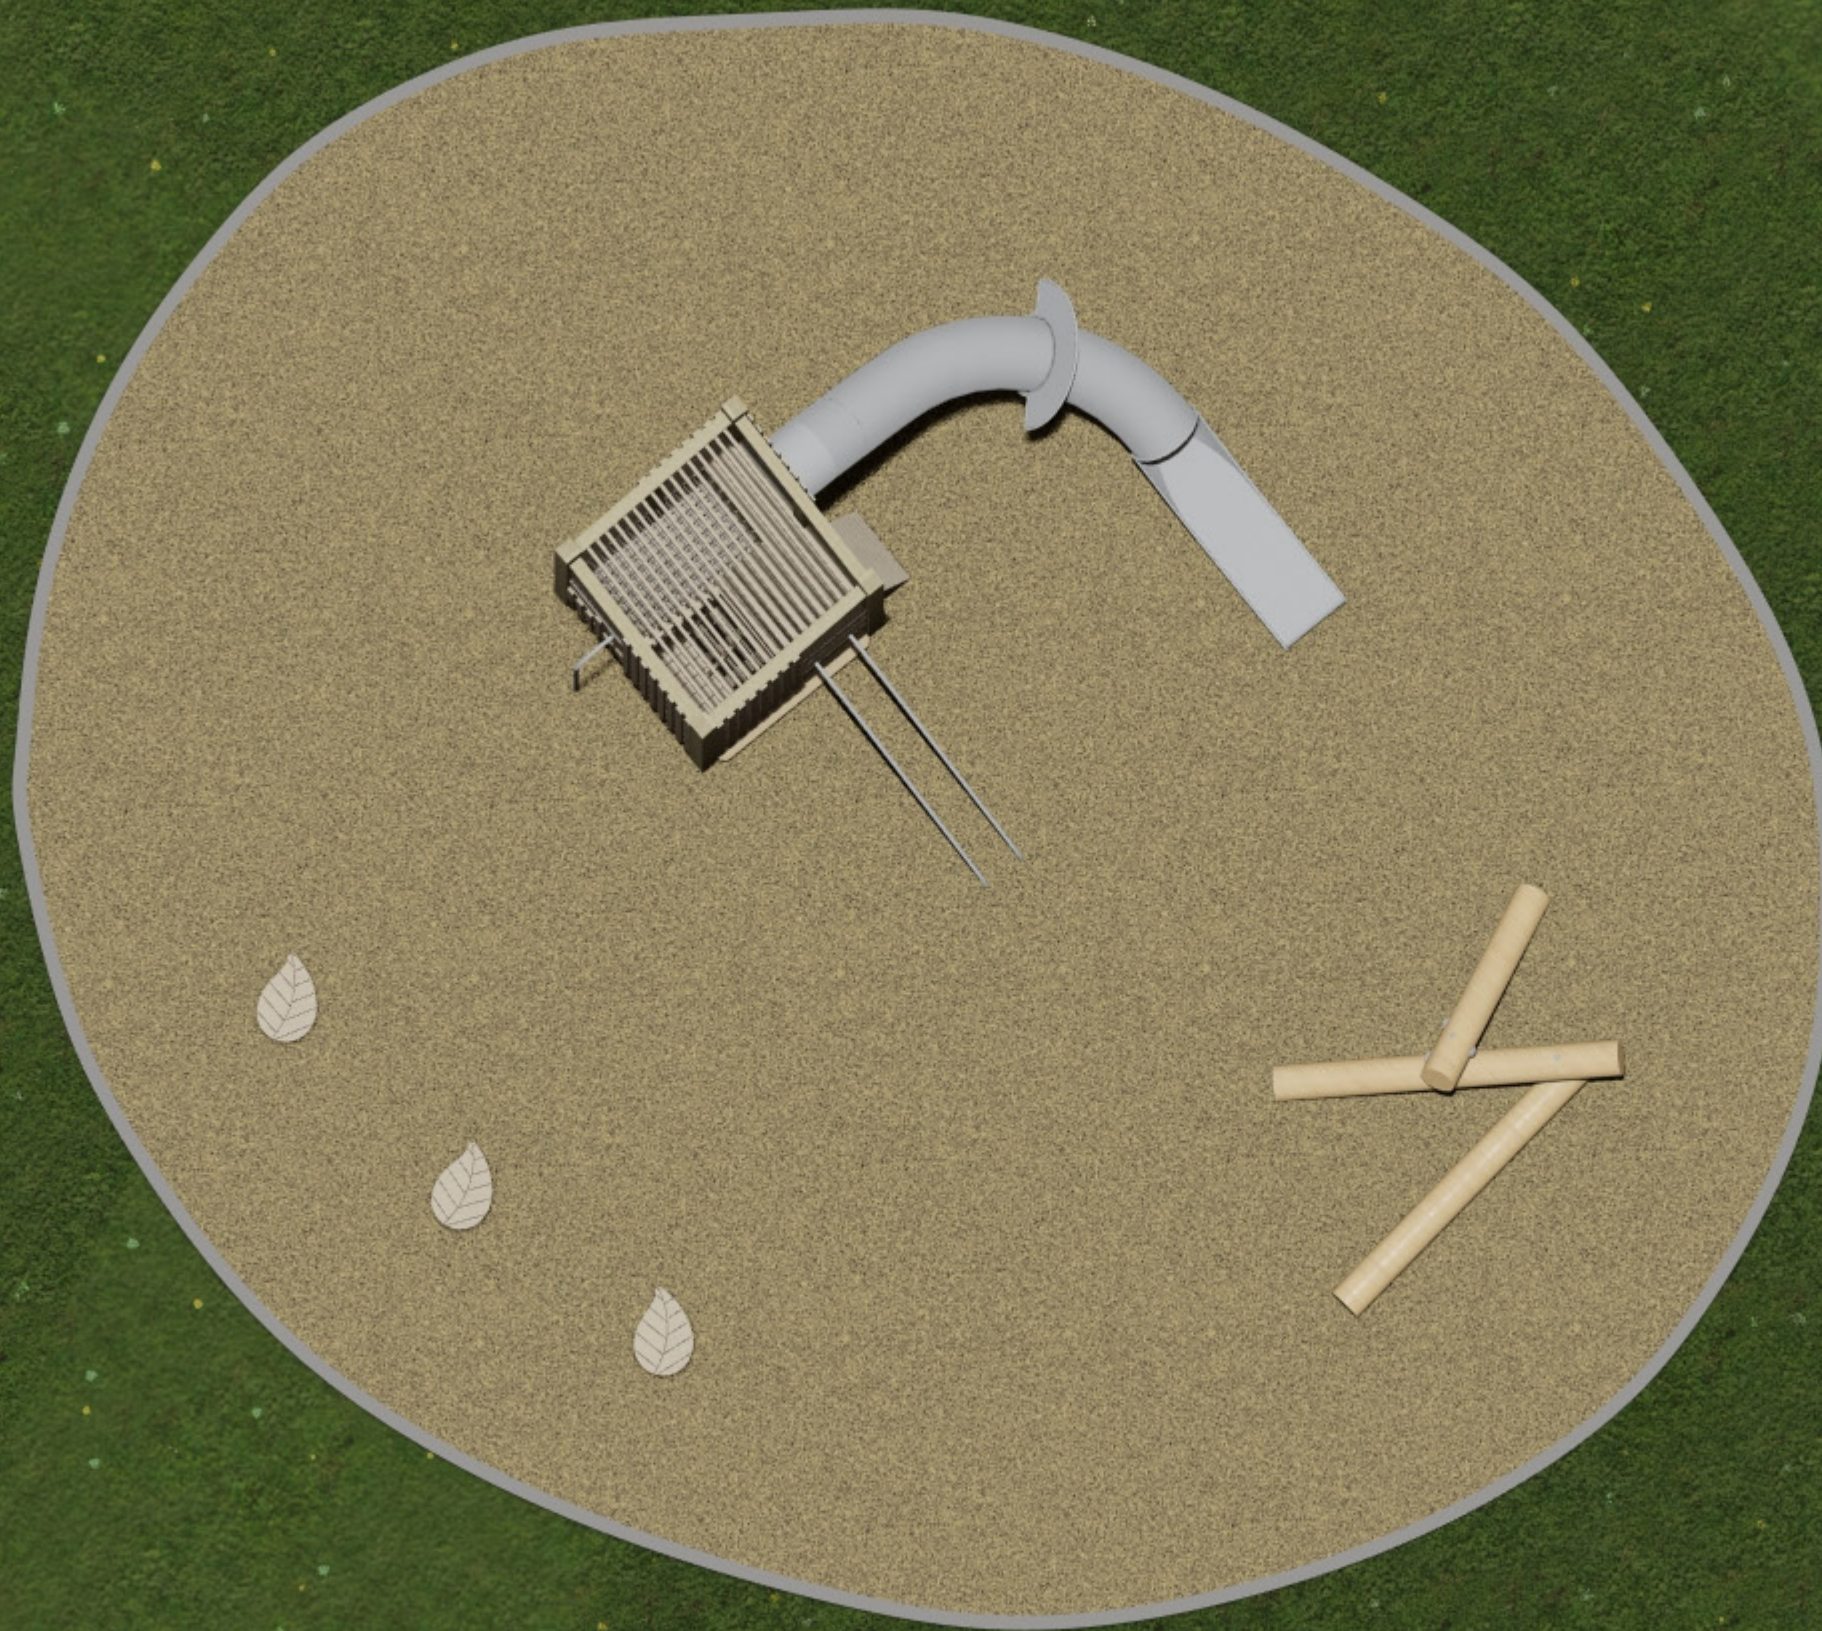

MANUFACTURERS:

PROJECT:

LYNBROOK PLAYGROUND
BAY POINT, CA, OPTION 3

DESIGNED BY:

ANTHONY KENASTON
APRIL 5, 2022
DRAWING #
C22075SP

DESIGNED FOR:

AGES
5-12

since 1979
dave bang 
associates inc.
park+playground

C22075SP

DESIGNED FOR:

AGES

5-12

since 1979

dave bang

associates inc.

park+playground