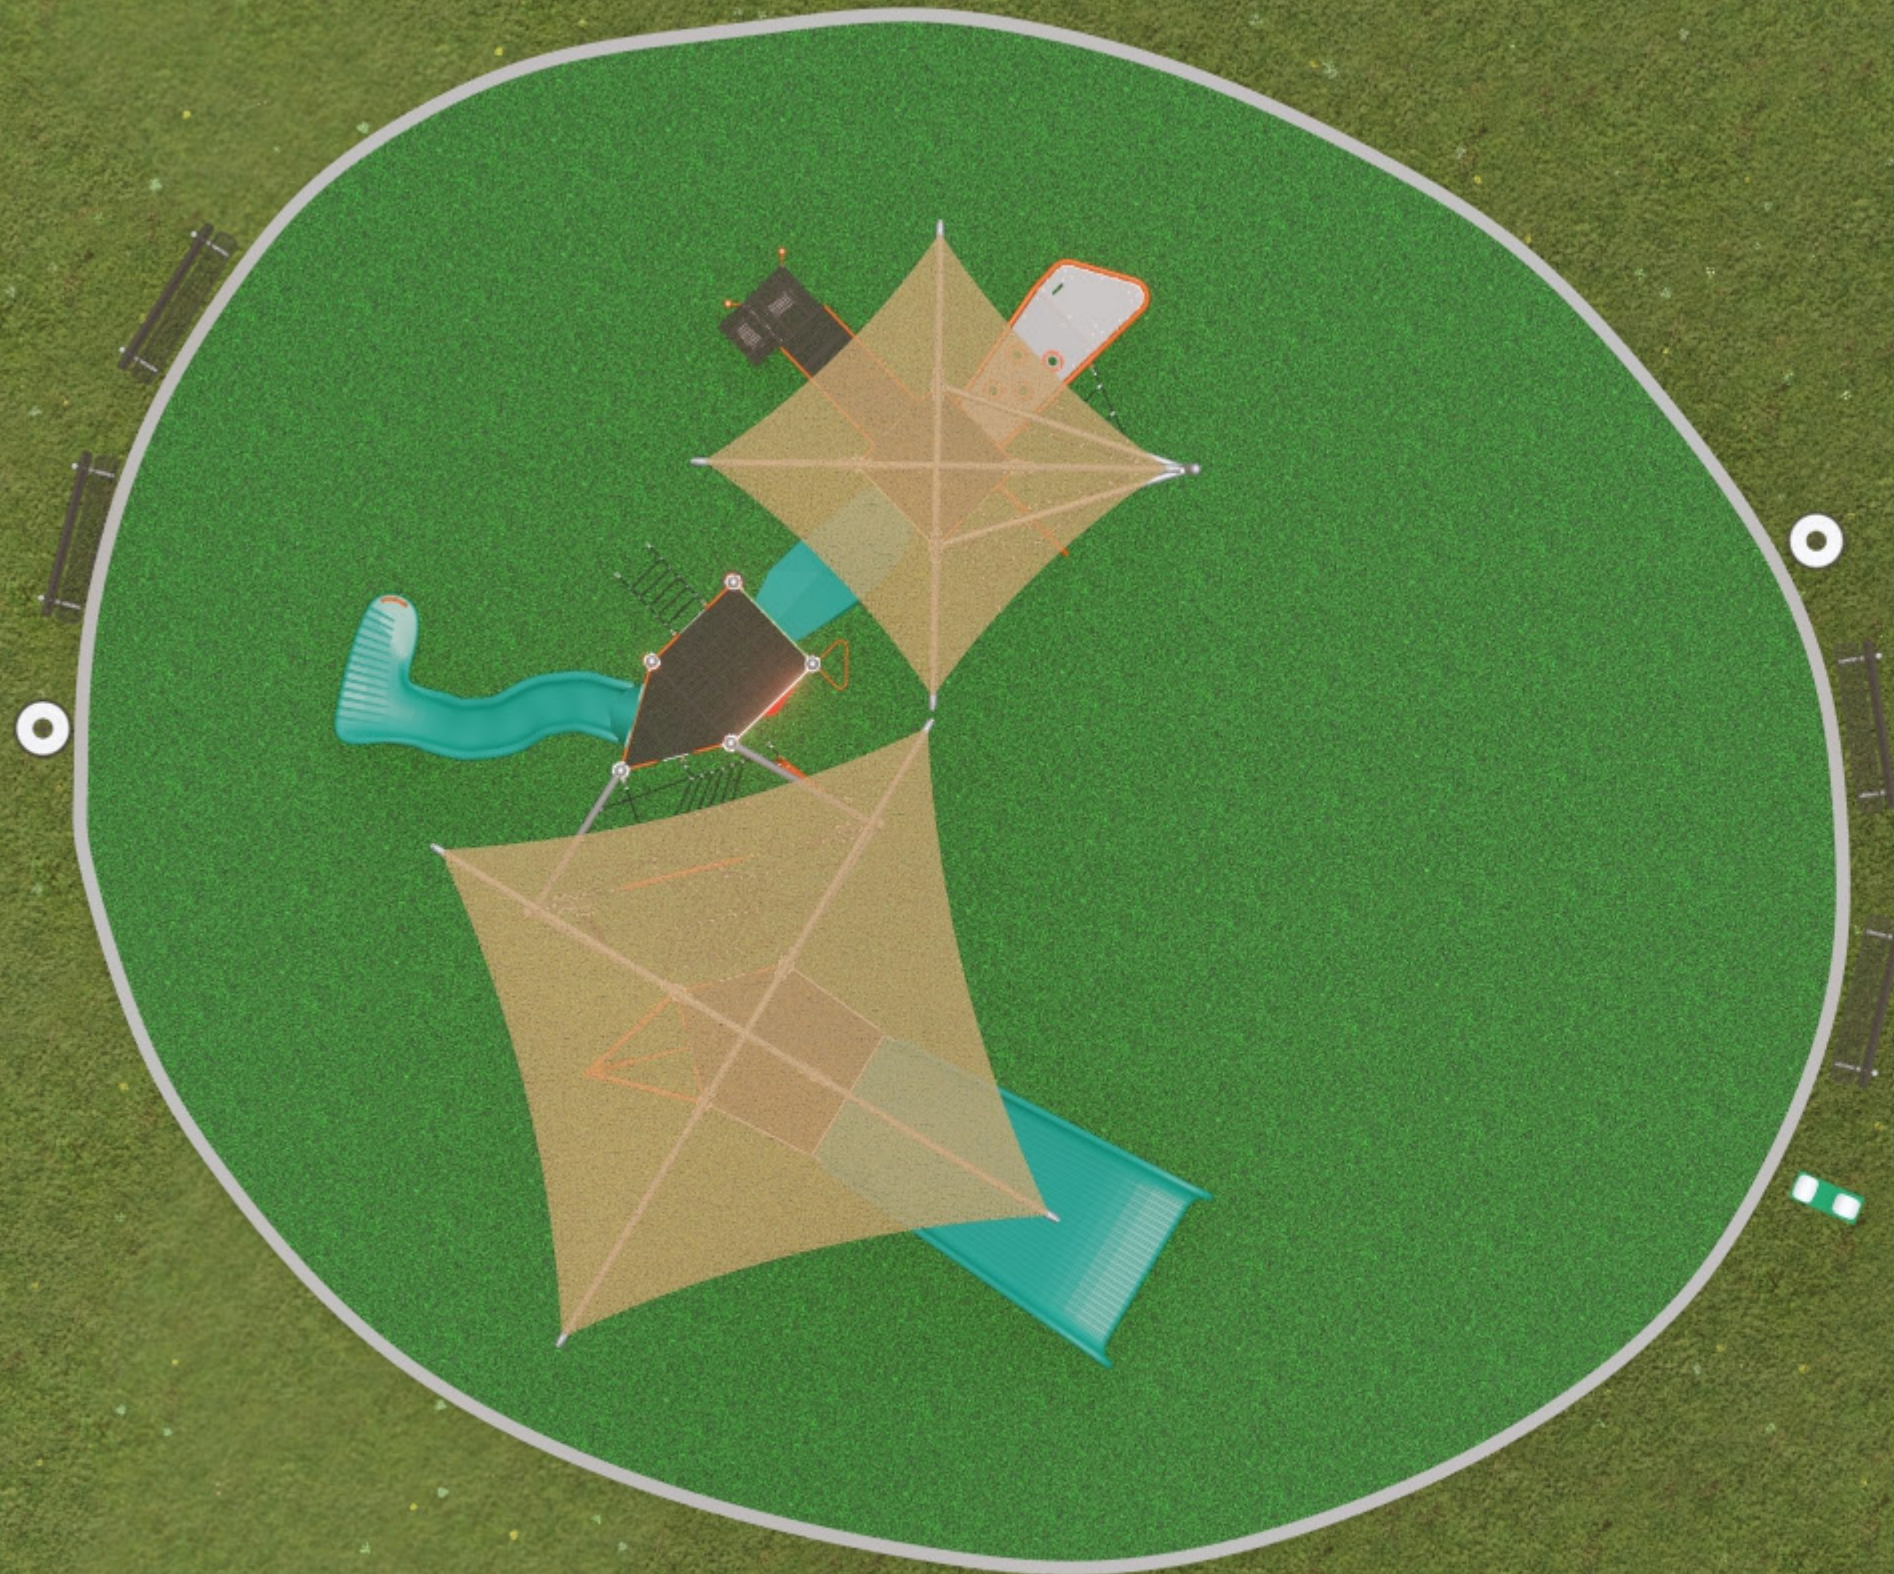

COLOR PALETTE:

MANUFACTURERS:

PROJECT:

LYNBROOK
BAY POINT, CA

DESIGNED BY:
ANTHONY KENASTON
APRIL 21, 2022
DRAWING #
C22043PMR1

DESIGNED FOR:
AGES
5-12

since 1979
dave bang 
associates inc.
park+playground 

SHEET PLASTIC 2: N/A

2-TONE PLASTIC: N/A

ROPE: BLACK

ECO-ARMOR: GRAY

MODIFIED COLORS LISTED BELOW

KODA 1 & 5: ORANGE

KODA 2 & 6: BLUE

KODA 3 & 7: PURPLE

KODA 4: YELLOW

PROJECT:

LYNBROOK
BAY POINT, CA

DESIGNED BY:
ANTHONY KENASTON
APRIL 21, 2022
DRAWING #
C22043PMR1